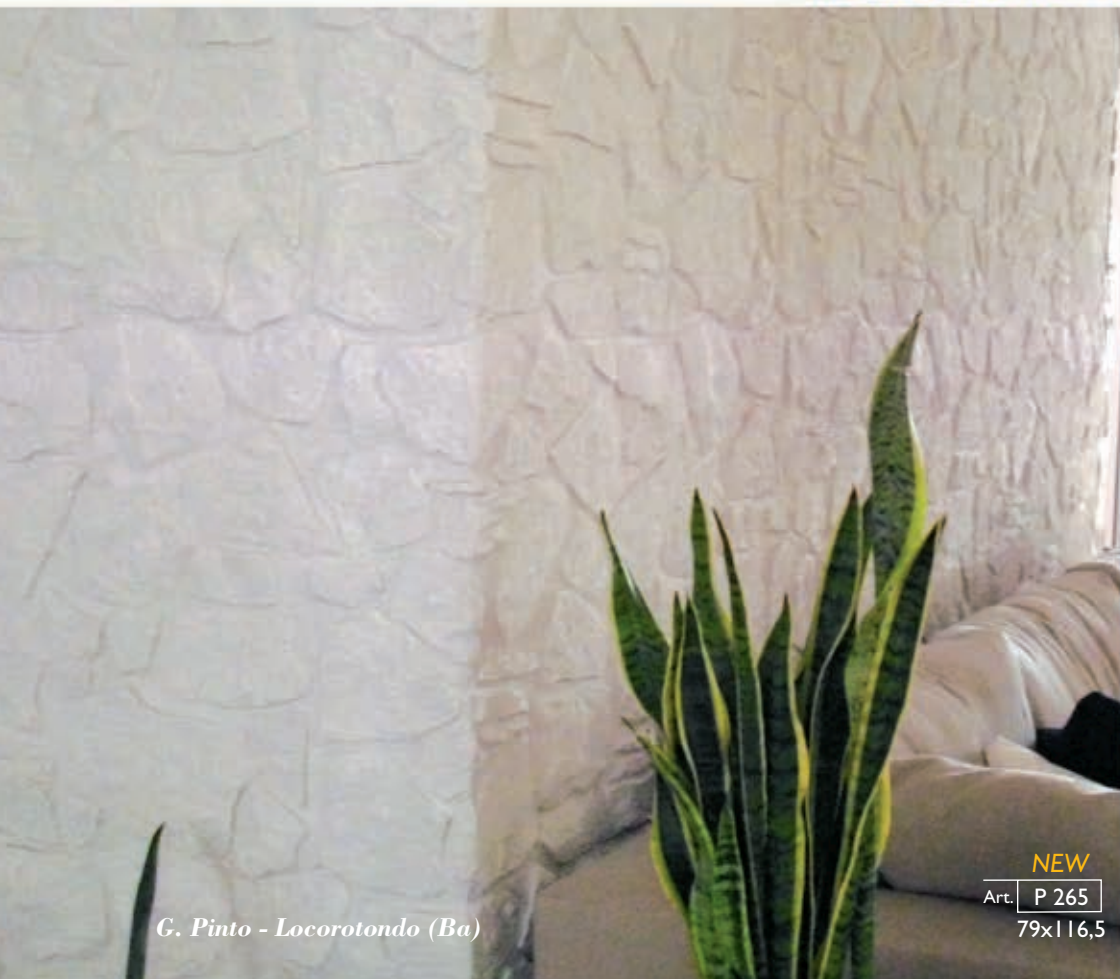

G. Pinto - Locorotondo (Ba)

NEW
Art. P 265
79x116,5